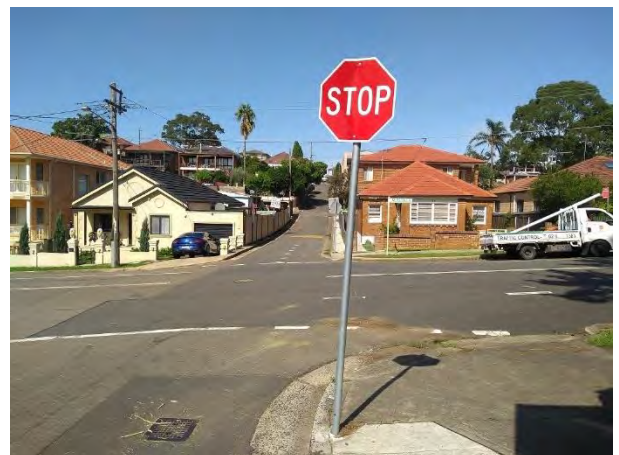

88-92 BOTANY STREET EXISTING SITE

Nursing Home Frontage

Rear Entry carpark Nursing Home

Nursing Home Frontage Setback to Botany St.

Entry to Nursing Home off Xenia Avenue

Frontage of 92 Botany Street – Dwelling

Southern Boundary setback Nursing Home

View through to Ethel Street and School pick-up

Northern boundary of 92 Botany Street/Ethel La

View north along Botany Street

View South along Botany Street

View south along Xenia Avenue

View from Ethel Lane/Botany St intersection

LOCAL CARPARKING OBSERVATIONS DURING SCHOOL TIME INSPECTIONS

STREET CARPARKING - MORNING 30 APRIL 2021 – SCHOOL TERM 11:45AM

View north along Botany Street

View south along Botany Street

View west along Ethel Lane

View east along Ethel Street

View south along Xenia Avenue

View of local two storey housing form

STREET CARPARKING - AFTERNOON 30 APRIL 2021 – SCHOOL TERM 2:00PM

View north along Botany Street